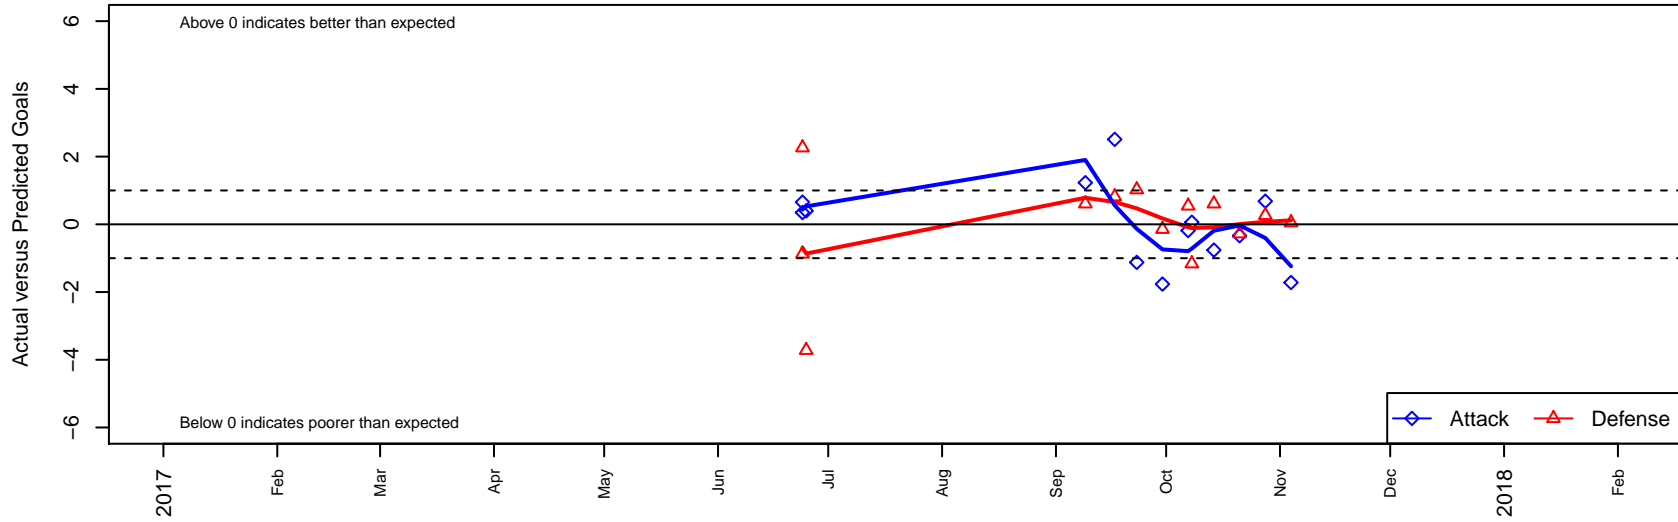

# NK Chaos G04

North Kitsap SC  
 Poulsbo, WA  
 G04 total strength=815  
 attack=1.27 defense=0.87  
 fall league = PSPL Copa 1 – West U14

alt names used:  
 NK Chaos  
 NK Chaos

Venues played:  
 2017 RVS Classic GU14  
 2017 PSPL Copa 1 – West U14

**NK Chaos G04**  
 Dots are actual minus expected GF (blue circles) and GA (red triangles).  
 Blue line is smoothed change in attack strength. Red is smoothed change in defense strength.

**attack and defense variance (black dot)  
relative to other teams  
and top 10 in region**