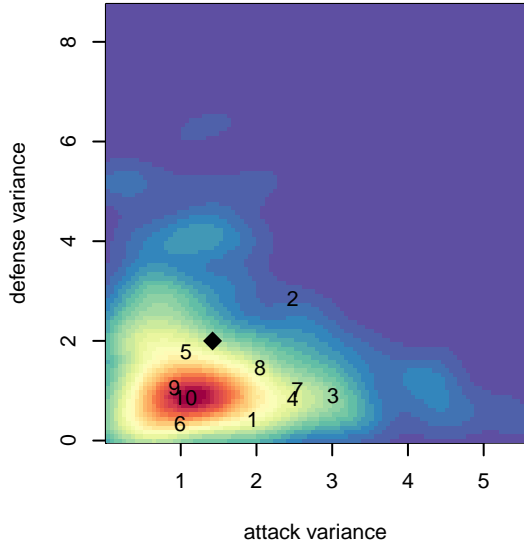

# NK Chaos G04

North Kitsap SC  
 Poulsbo, WA  
 G04 total strength=815  
 attack=1.27 defense=0.87  
 fall league = PSPL Copa 1 – West U14

alt names used:  
 NK Chaos  
 NK Chaos

Venues played:  
 2017 RVS Classic GU14  
 2017 PSPL Copa 1 – West U14

**NK Chaos G04**  
 Dots are actual minus expected GF (blue circles) and GA (red triangles).  
 Blue line is smoothed change in attack strength. Red is smoothed change in defense strength.

**attack and defense variance (black dot)  
relative to other teams  
and top 10 in region**