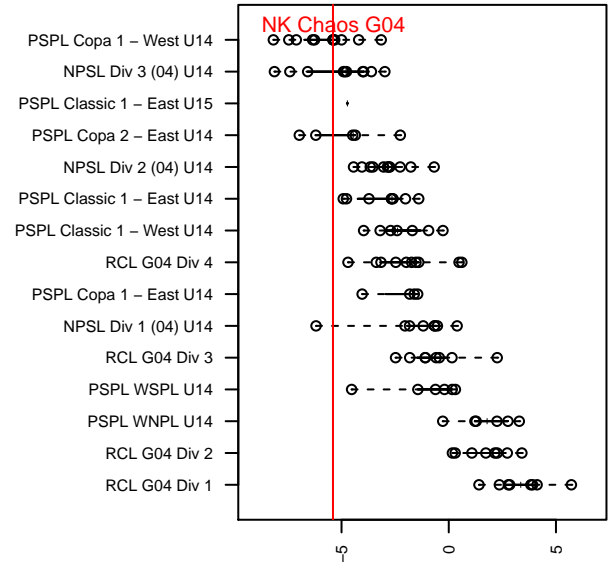

# NK Chaos G04

North Kitsap SC  
 Poulsbo, WA  
 G04 total strength=815  
 attack=1.27 defense=0.87  
 fall league = PSPL Copa 1 – West U14

alt names used:  
 NK Chaos  
 NK Chaos

Venues played:  
 2017 RVS Classic GU14  
 2017 PSPL Copa 1 – West U14

**NK Chaos G04**  
 Dots are actual minus expected GF (blue circles) and GA (red triangles).  
 Blue line is smoothed change in attack strength. Red is smoothed change in defense strength.

**attack and defense variance (black dot)  
relative to other teams  
and top 10 in region**

**attack and defense rating  
relative to others at age  
and all opponents in last 13 months**

**Performance relative to 13 month average**

**Performance relative to 13 month average**

<b>date</b>	<b>home</b>		<b>away</b>		<b>venue</b>	<b>pred.home</b>	<b>pred.away</b>
2017-11-04	Shoreline SC Verrou G04	2	NK Chaos G04	0	2017 PSPL Copa 1 – West U14	2.05	1.72
2017-10-28	NK Chaos G04	2	RSA Elite Gold G04	1	2017 PSPL Copa 1 – West U14	1.32	1.26
2017-10-21	NK Chaos G04	1	SK United G04	1	2017 PSPL Copa 1 – West U14	1.34	0.72
2017-10-14	Seattle Celtic Orange G04	0	NK Chaos G04	2	2017 PSPL Copa 1 – West U14	0.61	2.76
2017-10-08	New Millenium FC Vikings G04	5	NK Chaos G04	1	2017 PSPL Copa 1 – West U14	3.84	0.94
2017-10-07	NK Chaos G04	2	Silver FC Epic G04	0	2017 PSPL Copa 1 – West U14	2.18	0.54
2017-09-30	NK Chaos G04	0	MRFC White G04	1	2017 PSPL Copa 1 – West U14	1.76	0.86
2017-09-23	ISC Gunners C G04	0	NK Chaos G04	0	2017 PSPL Copa 1 – West U14	1.02	1.12
2017-09-17	West Narrows FC Blue G04	0	NK Chaos G04	8	2017 PSPL Copa 1 – West U14	0.82	5.49
2017-09-09	NK Chaos G04	2	TC United White G04	1	2017 PSPL Copa 1 – West U14	0.77	1.61
2017-06-25	Harbor Premier White G04	7	NK Chaos G04	1	2017 RVS Classic GU14	3.28	0.60
2017-06-24	NK Chaos G04	1	South Whidbey Reign G04	4	2017 RVS Classic GU14	0.65	6.26
2017-06-24	RV Slammers Orange G04	6	NK Chaos G04	1	2017 RVS Classic GU14	5.13	0.34