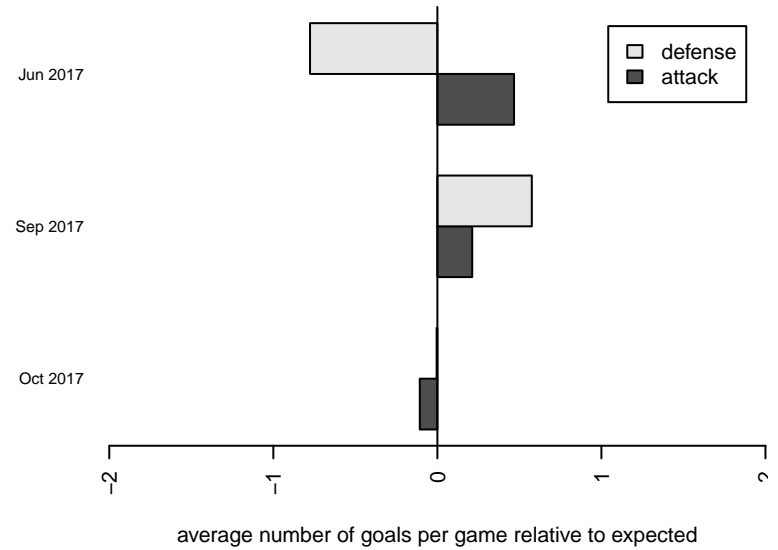

# NK Chaos G04

North Kitsap SC  
 Poulsbo, WA  
 G04 total strength=815  
 attack=1.27 defense=0.87  
 fall league = PSPL Copa 1 – West U14

alt names used:  
 NK Chaos  
 NK Chaos

Venues played:  
 2017 RVS Classic GU14  
 2017 PSPL Copa 1 – West U14

**NK Chaos G04**  
 Dots are actual minus expected GF (blue circles) and GA (red triangles).  
 Blue line is smoothed change in attack strength. Red is smoothed change in defense strength.

**attack and defense variance (black dot)  
relative to other teams  
and top 10 in region**

**attack and defense rating  
relative to others at age  
and all opponents in last 13 months**

**Performance relative to 13 month average**

**Performance relative to 13 month average**

<b>date</b>	<b>home</b>		<b>away</b>		<b>venue</b>	<b>pred.home</b>	<b>pred.away</b>
2017-11-04	Shoreline SC Verrou G04	2	NK Chaos G04	0	2017 PSPL Copa 1 – West U14	2.05	1.72
2017-10-28	NK Chaos G04	2	RSA Elite Gold G04	1	2017 PSPL Copa 1 – West U14	1.32	1.26
2017-10-21	NK Chaos G04	1	SK United G04	1	2017 PSPL Copa 1 – West U14	1.34	0.72
2017-10-14	Seattle Celtic Orange G04	0	NK Chaos G04	2	2017 PSPL Copa 1 – West U14	0.61	2.76
2017-10-08	New Millenium FC Vikings G04	5	NK Chaos G04	1	2017 PSPL Copa 1 – West U14	3.84	0.94
2017-10-07	NK Chaos G04	2	Silver FC Epic G04	0	2017 PSPL Copa 1 – West U14	2.18	0.54
2017-09-30	NK Chaos G04	0	MRFC White G04	1	2017 PSPL Copa 1 – West U14	1.76	0.86
2017-09-23	ISC Gunners C G04	0	NK Chaos G04	0	2017 PSPL Copa 1 – West U14	1.02	1.12
2017-09-17	West Narrows FC Blue G04	0	NK Chaos G04	8	2017 PSPL Copa 1 – West U14	0.82	5.49
2017-09-09	NK Chaos G04	2	TC United White G04	1	2017 PSPL Copa 1 – West U14	0.77	1.61
2017-06-25	Harbor Premier White G04	7	NK Chaos G04	1	2017 RVS Classic GU14	3.28	0.60
2017-06-24	NK Chaos G04	1	South Whidbey Reign G04	4	2017 RVS Classic GU14	0.65	6.26
2017-06-24	RV Slammers Orange G04	6	NK Chaos G04	1	2017 RVS Classic GU14	5.13	0.34