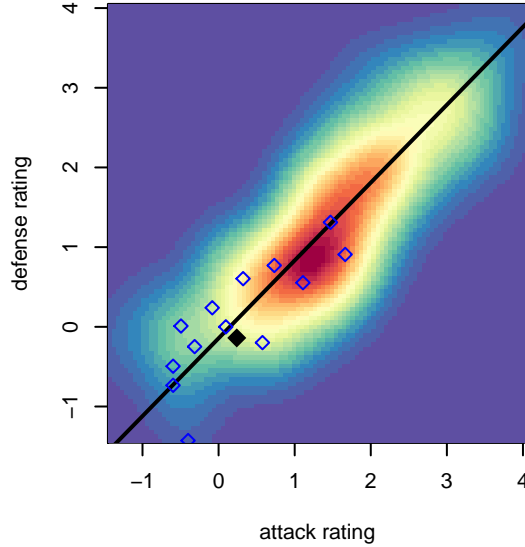

**attack and defense rating
relative to others at age
and all opponents in last 13 months**